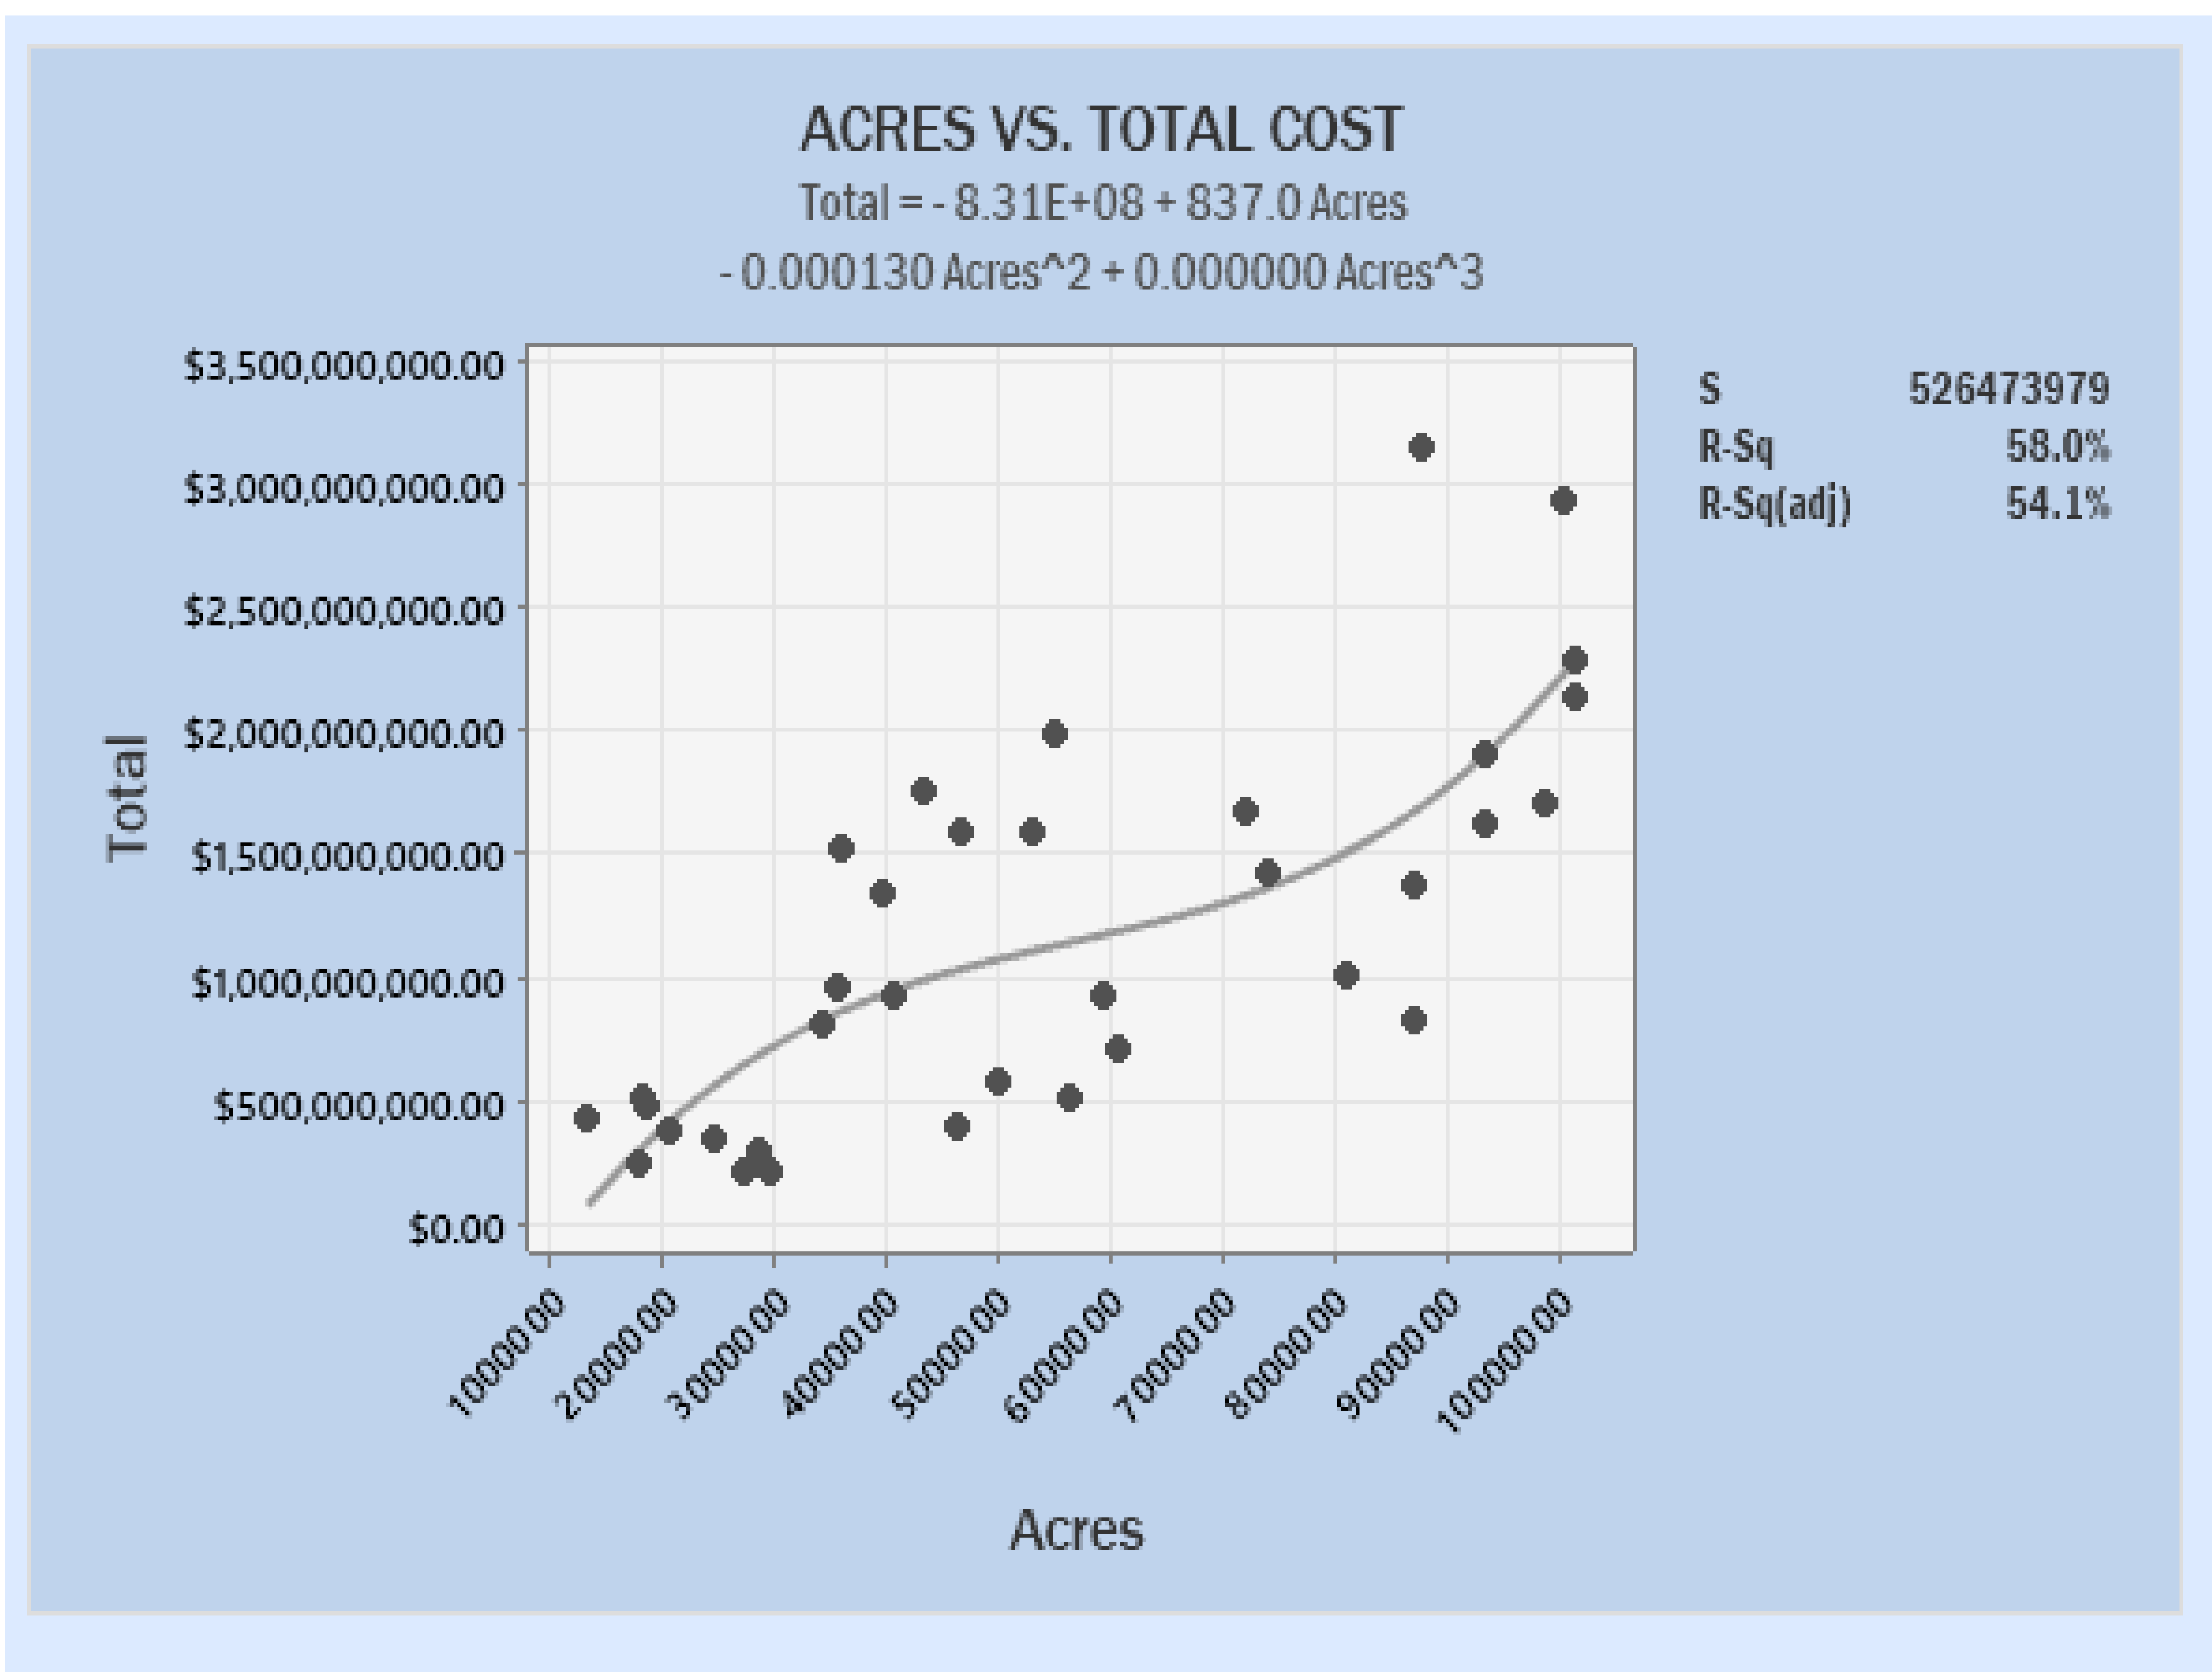

DOES THE AMOUNT OF ACRES BURNED AFFECT FIREFIGHTING COSTS

ACRES VS. TOTAL COST

RESIDUAL PLOT FOR TOTAL COST FIGHTING FIRES